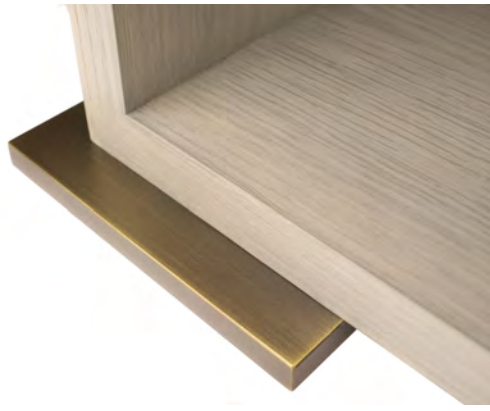

CORAGGIO

©2016 CORAGGIO DESIGN, INC.

JASMIRA BEDSIDE TABLE

ITEM NAME

JASMIRA BEDSIDE TABLE

ITEM NUMBER

FH61000 / FH61001

DIMENSIONS

36W x 20D x 25H

MATERIALS & FINISHES

OPTIONS SHOWN:

Frame — Cerused Oak

Top / Drawer Front — Sycamore

Feet — Bronze

CUSTOM SIZES AVAILABLE

Contact showroom or see website for more details