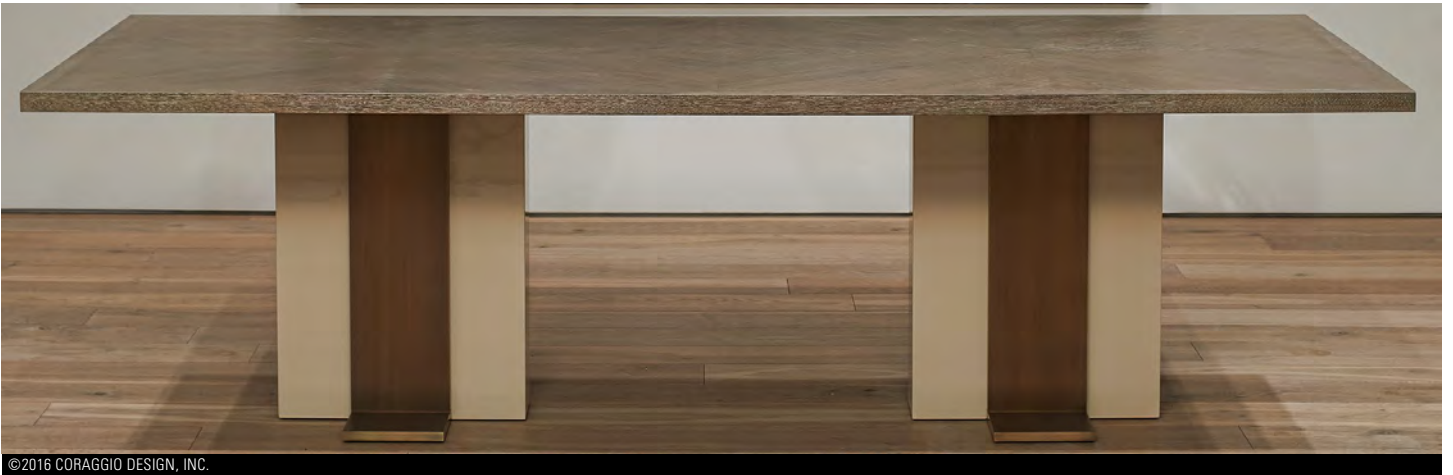

CORAGGIO

©2016 CORAGGIO DESIGN, INC.

KISHORI DINING TABLE

ITEM NAME	KISHORI DINING TABLE
ITEM NUMBER	FH34000
DIMENSIONS	103W x 29½H x 44D
MATERIALS & FINISHES	OPTIONS SHOWN: Walnut OTHER OPTIONS AND CUSTOM SIZES AVAILABLE Contact showroom or see website for more details