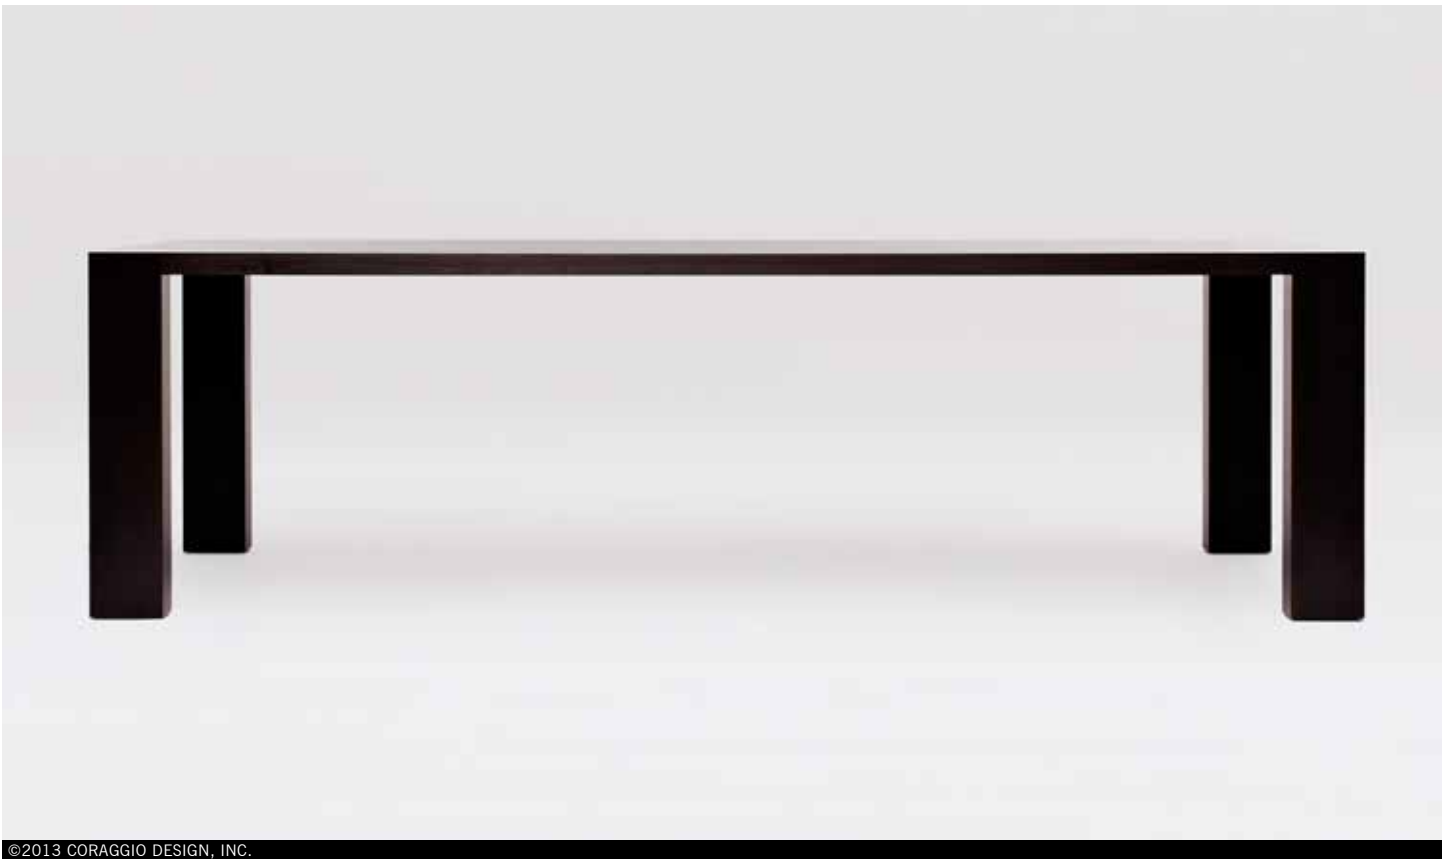

CORAGGIO

©2013 CORAGGIO DESIGN, INC.

MARAIS DINING TABLE

ITEM NAME	MARAIS DINING TABLE
ITEM NUMBER	FH31000
DIMENSIONS	102W x 29½H x 44D
MATERIALS & FINISHES	OPTIONS SHOWN: Walnut OTHER OPTIONS AND CUSTOM SIZES AVAILABLE Contact showroom or see website for more details