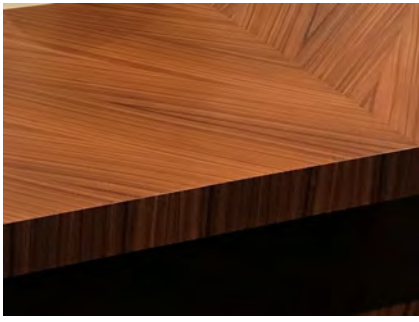

CORAGGIO

MAYA COFFEE TABLE

| | |
|----------------------|--|
| ITEM NAME | MAYA COFFEE TABLE |
| ITEM NUMBER | FH44000 |
| DIMENSIONS | 60-1/2W x 74D x 18H |
| MATERIALS & FINISHES | OPTIONS SHOWN: Top / Base — Santos Rosewood Center Drawer Detail — Lacquer Metal — Bronze |
| | OTHER OPTIONS AND CUSTOM SIZES AVAILABLE ADDITIONAL SIZES AVAILABLE: MEDIUM: 48W x 59D x 18H SMALL: 39W x 48D x 18H |
| | Contact showroom or see website for more details |