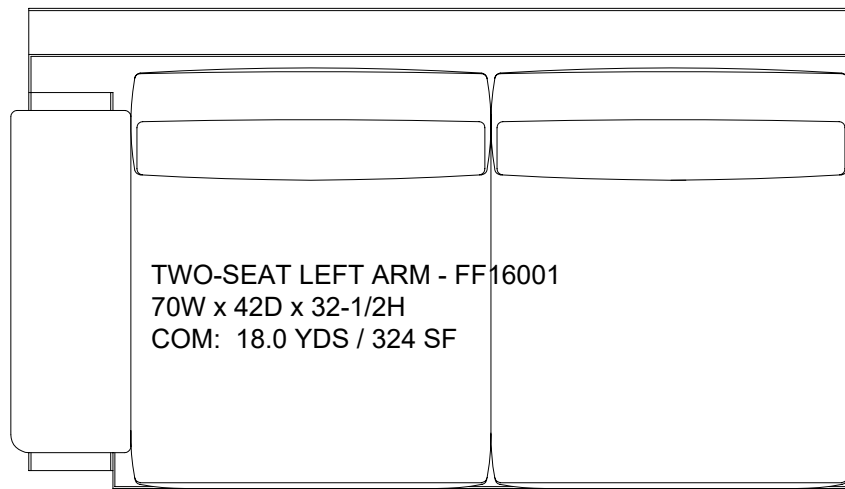

## MAYA SECTIONAL - LA SHOWROOM LAYOUT

WHOLESALE TO THE TRADE ONLY

➤ **TWO-SEAT RIGHT ARM:**

70W x 42D x 32-1/2H COM:

18.0 YARDS / 324 SF

➤ **TWO-SEAT CORNER LEFT:**

72W x 42D x 32-1/2H COM:

19.5 YARDS / 351 SF

➤ **CENTER DOUBLE:**

60W x 42D x 32-1/2H COM:

16.0 YARDS / 288 SF

➤ **TWO-SEAT LEFT ARM:**

70W x 42D x 32-1/2H COM:

18.0 YARDS / 324 SF

**TOTAL COM / COL REQUIRED:**

71.5 YARDS / 1,287 SF