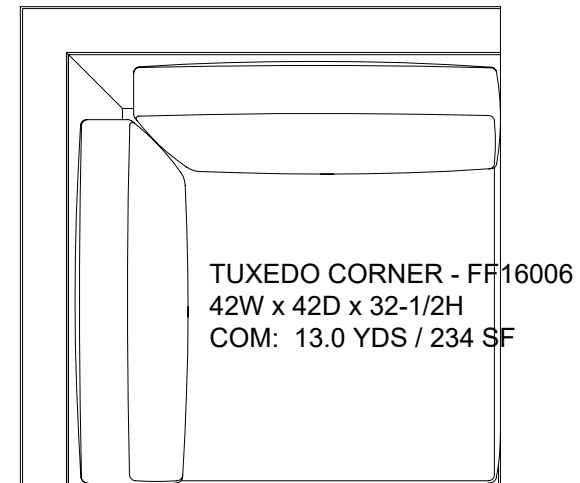

## MAYA SECTIONAL - LA SHOWROOM LAYOUT

WHOLESALE TO THE TRADE ONLY

➤ **TWO-SEAT RIGHT ARM:**

70W x 42D x 32-1/2H COM:

18.0 YARDS / 324 SF

➤ **TWO-SEAT CORNER LEFT:**

72W x 42D x 32-1/2H COM:

19.5 YARDS / 351 SF

➤ **CENTER DOUBLE:**

60W x 42D x 32-1/2H COM:

16.0 YARDS / 288 SF

➤ **TWO-SEAT LEFT ARM:**

70W x 42D x 32-1/2H COM:

18.0 YARDS / 324 SF

**TOTAL COM / COL REQUIRED:**

71.5 YARDS / 1,287 SF