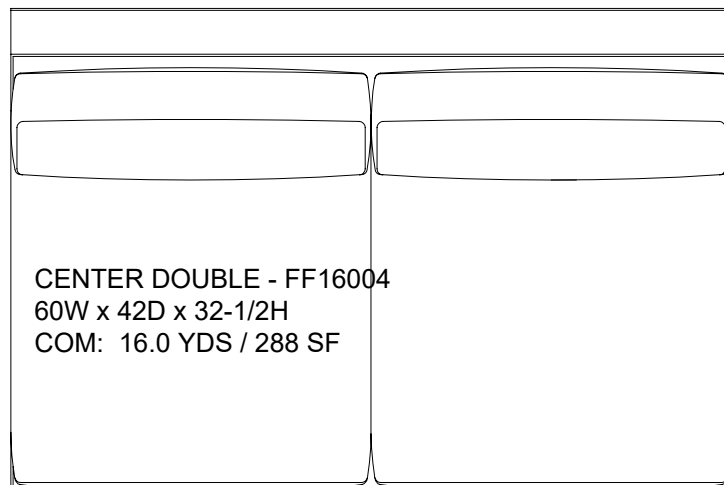

## MAYA SECTIONAL - LA SHOWROOM LAYOUT

WHOLESALE TO THE TRADE ONLY

➤ **TWO-SEAT RIGHT ARM:**

70W x 42D x 32-1/2H COM:

18.0 YARDS / 324 SF

➤ **TWO-SEAT CORNER LEFT:**

72W x 42D x 32-1/2H COM:

19.5 YARDS / 351 SF

➤ **CENTER DOUBLE:**

60W x 42D x 32-1/2H COM:

16.0 YARDS / 288 SF

➤ **TWO-SEAT LEFT ARM:**

70W x 42D x 32-1/2H COM:

18.0 YARDS / 324 SF

**TOTAL COM / COL REQUIRED:**

71.5 YARDS / 1,287 SF