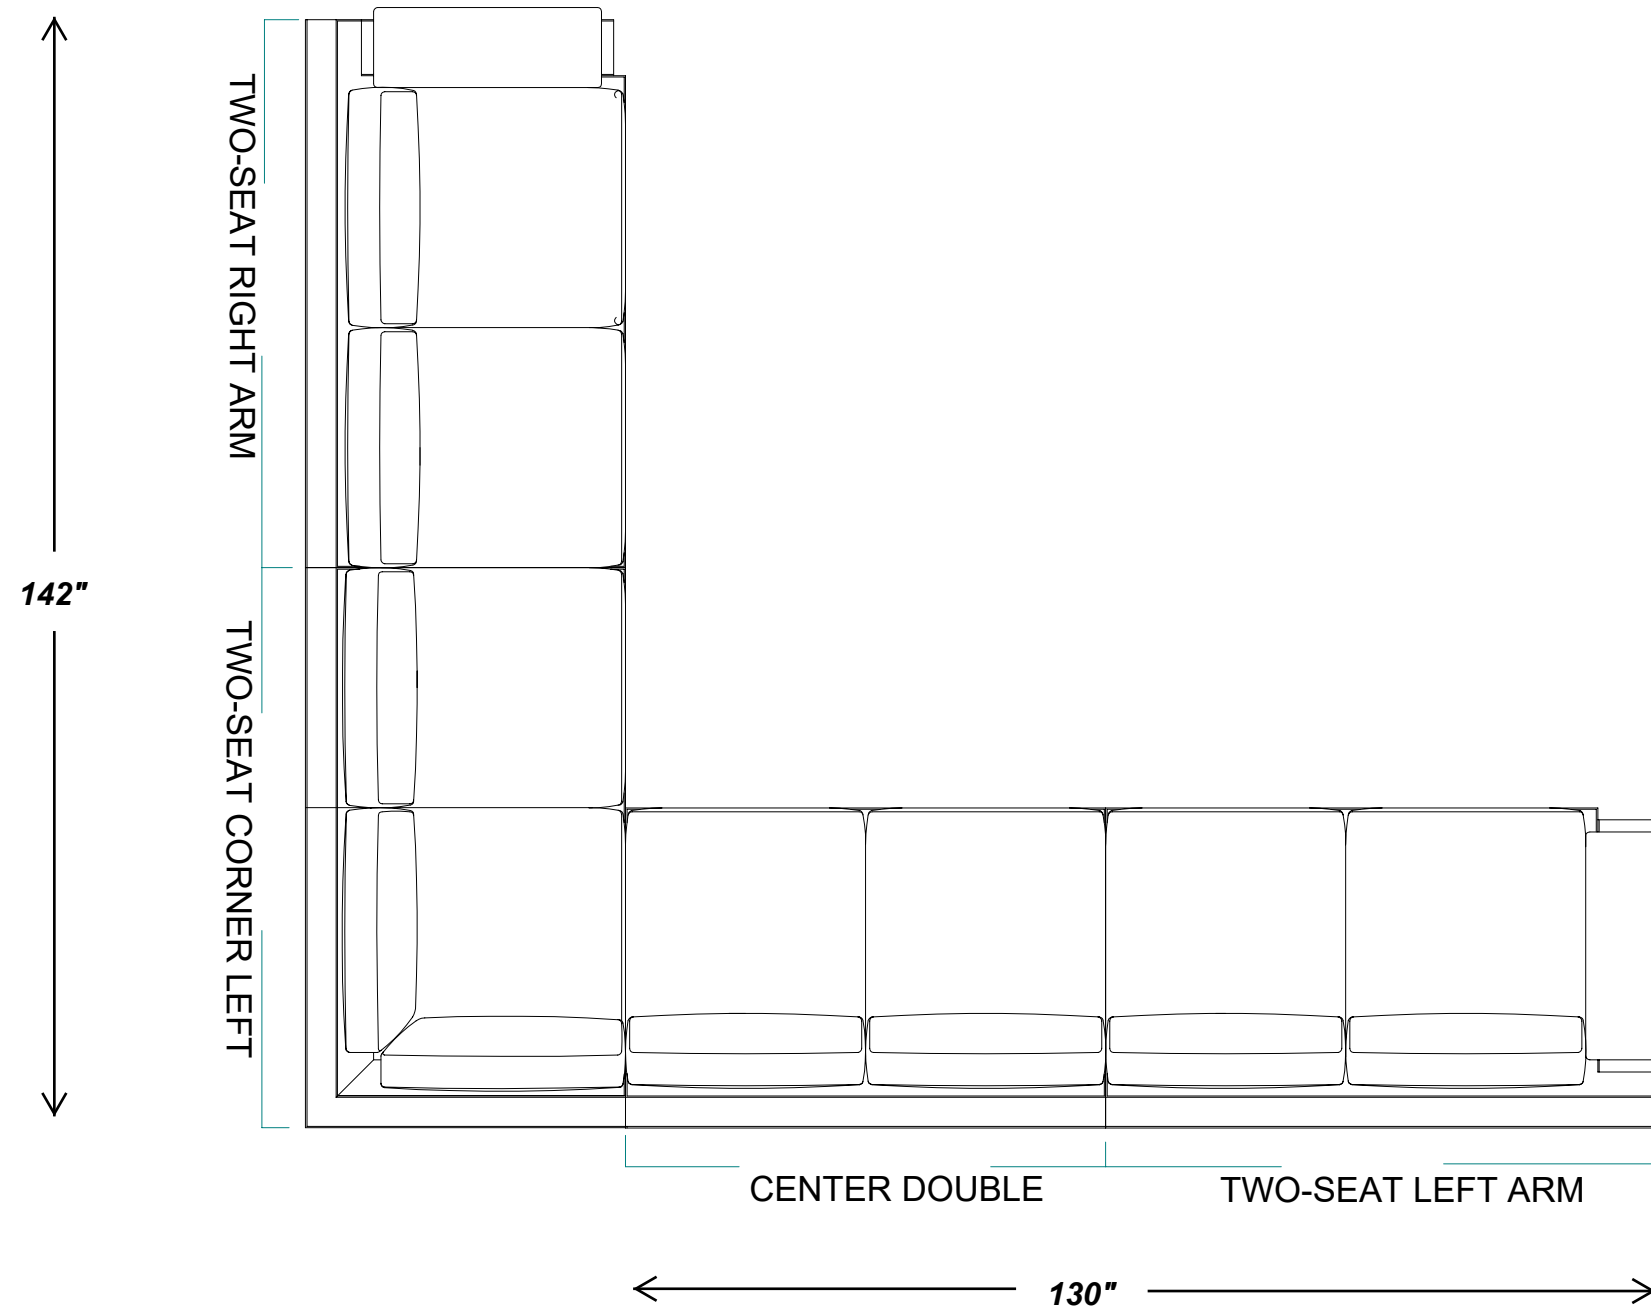

CORAGGIO

MAYA SECTIONAL

ITEM NAME	MAYA SECTIONAL
ITEM NUMBER	FF160
DIMENSIONS	SEE ATTACHED SECTIONAL DETAILS
COM / COL	TWO-SEAT RIGHT OR LEFT ARM FACING ..... 18 YARDS CHAISE (ONE ARM) ..... 15 YARDS CENTER DOUBLE (ARMLESS) ..... 16 YARDS CHAIR (ARMLESS) ..... 9 YARDS TUXEDO CORNER ..... 13 YARDS TWO-SEAT CORNER RIGHT OR LEFT ..... 19½ YARDS OTTOMAN ..... 7 YARDS

## MAYA SECTIONAL - LA SHOWROOM LAYOUT

WHOLESALE TO THE TRADE ONLY

➤ **TWO-SEAT RIGHT ARM:**

70W x 42D x 32-1/2H COM:

18.0 YARDS / 324 SF

➤ **TWO-SEAT CORNER LEFT:**

72W x 42D x 32-1/2H COM:

19.5 YARDS / 351 SF

➤ **CENTER DOUBLE:**

60W x 42D x 32-1/2H COM:

16.0 YARDS / 288 SF

➤ **TWO-SEAT LEFT ARM:**

70W x 42D x 32-1/2H COM:

18.0 YARDS / 324 SF

**TOTAL COM / COL REQUIRED:**

71.5 YARDS / 1,287 SF

CORNER LEFT

CORNER RIGHT

OTTOMAN