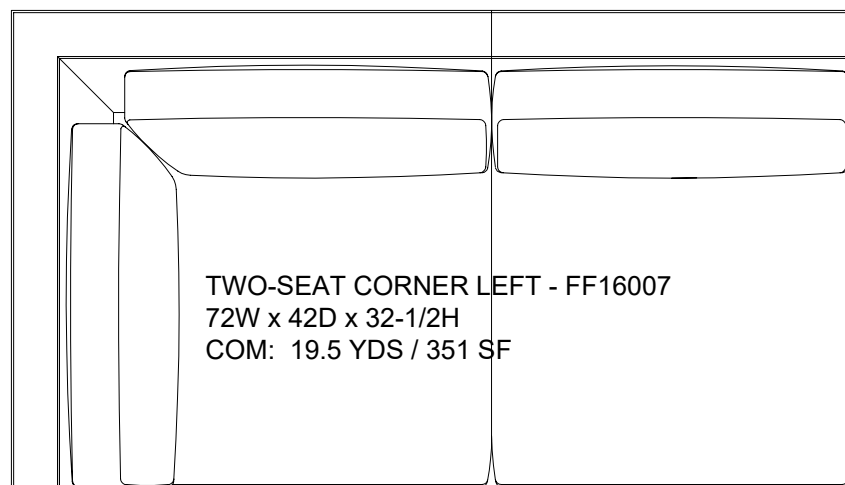

## MAYA SECTIONAL - LA SHOWROOM LAYOUT

WHOLESALE TO THE TRADE ONLY

➤ **TWO-SEAT RIGHT ARM:**

70W x 42D x 32-1/2H COM:

18.0 YARDS / 324 SF

➤ **TWO-SEAT CORNER LEFT:**

72W x 42D x 32-1/2H COM:

19.5 YARDS / 351 SF

➤ **CENTER DOUBLE:**

60W x 42D x 32-1/2H COM:

16.0 YARDS / 288 SF

➤ **TWO-SEAT LEFT ARM:**

70W x 42D x 32-1/2H COM:

18.0 YARDS / 324 SF

**TOTAL COM / COL REQUIRED:**

71.5 YARDS / 1,287 SF