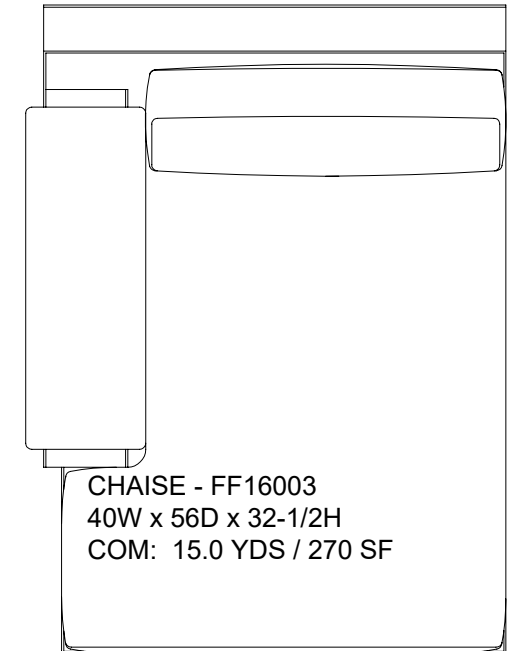

CORAGGIO

MAYA SECTIONAL

ITEM NAME	MAYA SECTIONAL
ITEM NUMBER	FF160
DIMENSIONS	SEE ATTACHED SECTIONAL DETAILS
COM / COL	TWO-SEAT RIGHT OR LEFT ARM FACING ..... 18 YARDS CHAISE (ONE ARM) ..... 15 YARDS CENTER DOUBLE (ARMLESS) ..... 16 YARDS CHAIR (ARMLESS) ..... 9 YARDS TUXEDO CORNER ..... 13 YARDS TWO-SEAT CORNER RIGHT OR LEFT ..... 19½ YARDS OTTOMAN ..... 7 YARDS

## MAYA SECTIONAL - LA SHOWROOM LAYOUT

WHOLESALE TO THE TRADE ONLY

➤ **TWO-SEAT RIGHT ARM:**

70W x 42D x 32-1/2H COM:

18.0 YARDS / 324 SF

➤ **TWO-SEAT CORNER LEFT:**

72W x 42D x 32-1/2H COM:

19.5 YARDS / 351 SF

➤ **CENTER DOUBLE:**

60W x 42D x 32-1/2H COM:

16.0 YARDS / 288 SF

➤ **TWO-SEAT LEFT ARM:**

70W x 42D x 32-1/2H COM:

18.0 YARDS / 324 SF

**TOTAL COM / COL REQUIRED:**

71.5 YARDS / 1,287 SF