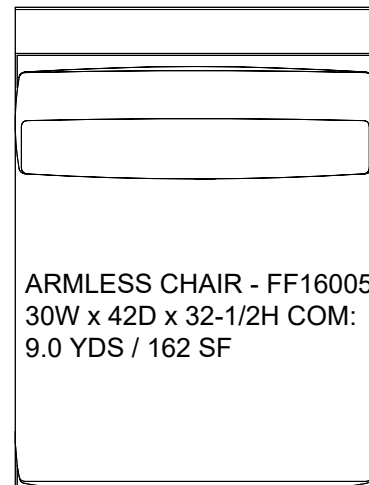

CORAGGIO

MAYA SECTIONAL

ITEM NAME	MAYA SECTIONAL
ITEM NUMBER	FF160
DIMENSIONS	SEE ATTACHED SECTIONAL DETAILS
COM / COL	TWO-SEAT RIGHT OR LEFT ARM FACING ..... 18 YARDS CHAISE (ONE ARM) ..... 15 YARDS CENTER DOUBLE (ARMLESS) ..... 16 YARDS CHAIR (ARMLESS) ..... 9 YARDS TUXEDO CORNER ..... 13 YARDS TWO-SEAT CORNER RIGHT OR LEFT ..... 19½ YARDS OTTOMAN ..... 7 YARDS

## MAYA SECTIONAL - LA SHOWROOM LAYOUT

WHOLESALE TO THE TRADE ONLY

➤ **TWO-SEAT RIGHT ARM:**

70W x 42D x 32-1/2H COM:

18.0 YARDS / 324 SF

➤ **TWO-SEAT CORNER LEFT:**

72W x 42D x 32-1/2H COM:

19.5 YARDS / 351 SF

➤ **CENTER DOUBLE:**

60W x 42D x 32-1/2H COM:

16.0 YARDS / 288 SF

➤ **TWO-SEAT LEFT ARM:**

70W x 42D x 32-1/2H COM:

18.0 YARDS / 324 SF

**TOTAL COM / COL REQUIRED:**

71.5 YARDS / 1,287 SF