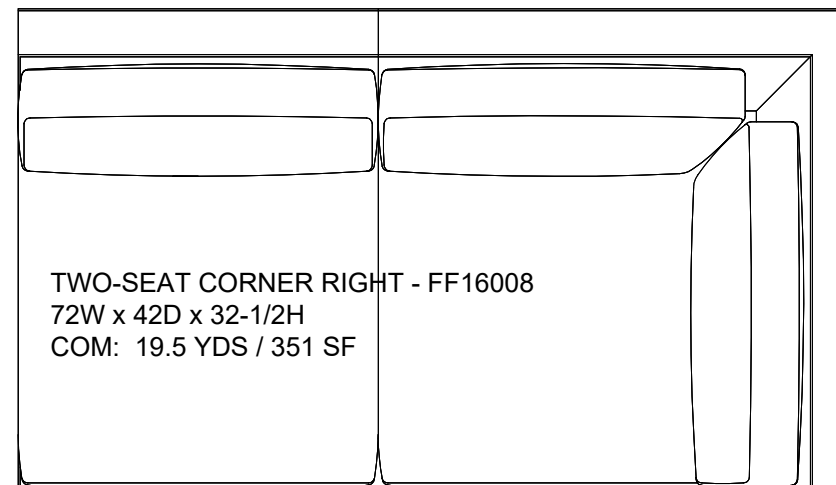

## MAYA SECTIONAL - LA SHOWROOM LAYOUT

WHOLESALE TO THE TRADE ONLY

➤ **TWO-SEAT RIGHT ARM:**

70W x 42D x 32-1/2H COM:

18.0 YARDS / 324 SF

➤ **TWO-SEAT CORNER LEFT:**

72W x 42D x 32-1/2H COM:

19.5 YARDS / 351 SF

➤ **CENTER DOUBLE:**

60W x 42D x 32-1/2H COM:

16.0 YARDS / 288 SF

➤ **TWO-SEAT LEFT ARM:**

70W x 42D x 32-1/2H COM:

18.0 YARDS / 324 SF

**TOTAL COM / COL REQUIRED:**

71.5 YARDS / 1,287 SF