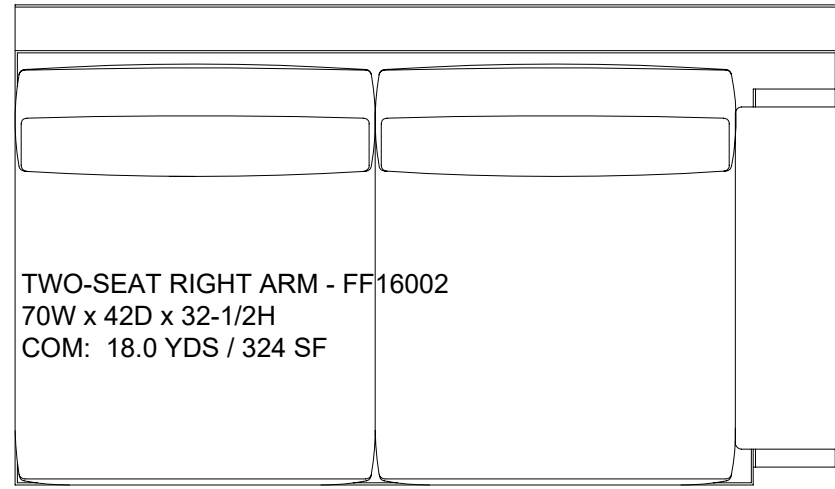

## MAYA SECTIONAL - LA SHOWROOM LAYOUT

WHOLESALE TO THE TRADE ONLY

➤ **TWO-SEAT RIGHT ARM:**

70W x 42D x 32-1/2H COM:

18.0 YARDS / 324 SF

➤ **TWO-SEAT CORNER LEFT:**

72W x 42D x 32-1/2H COM:

19.5 YARDS / 351 SF

➤ **CENTER DOUBLE:**

60W x 42D x 32-1/2H COM:

16.0 YARDS / 288 SF

➤ **TWO-SEAT LEFT ARM:**

70W x 42D x 32-1/2H COM:

18.0 YARDS / 324 SF

**TOTAL COM / COL REQUIRED:**

71.5 YARDS / 1,287 SF