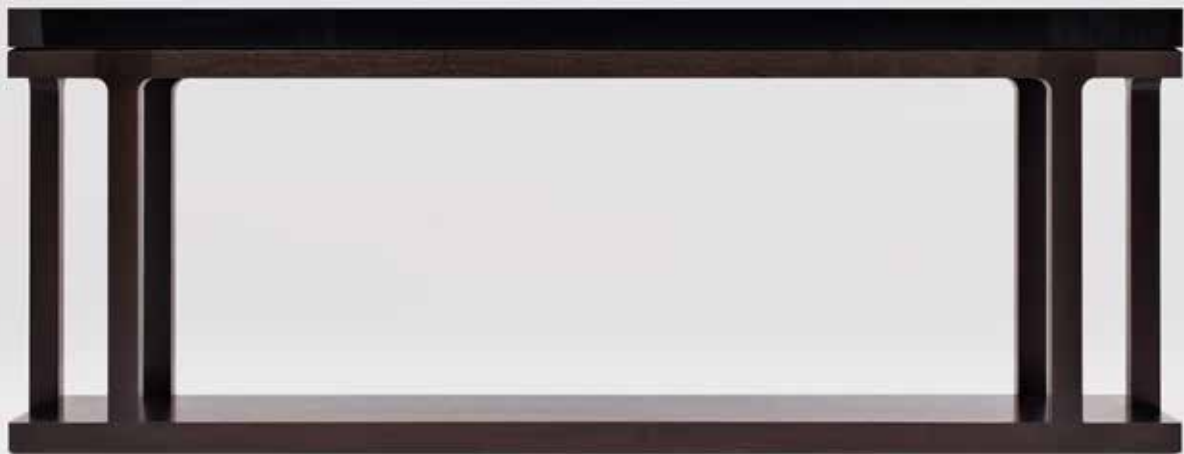

CORAGGIO

©2013 CORAGGIO DESIGN, INC.

THARROS CONSOLE

ITEM NAME	THARROS CONSOLE
ITEM NUMBER	FH12000
DIMENSIONS	82W x 31H x 17D
MATERIALS & FINISHES	OPTIONS SHOWN: Base – Walnut Top – Lacquer
	OTHER OPTIONS AND CUSTOM SIZES AVAILABLE Contact showroom or see website for more details